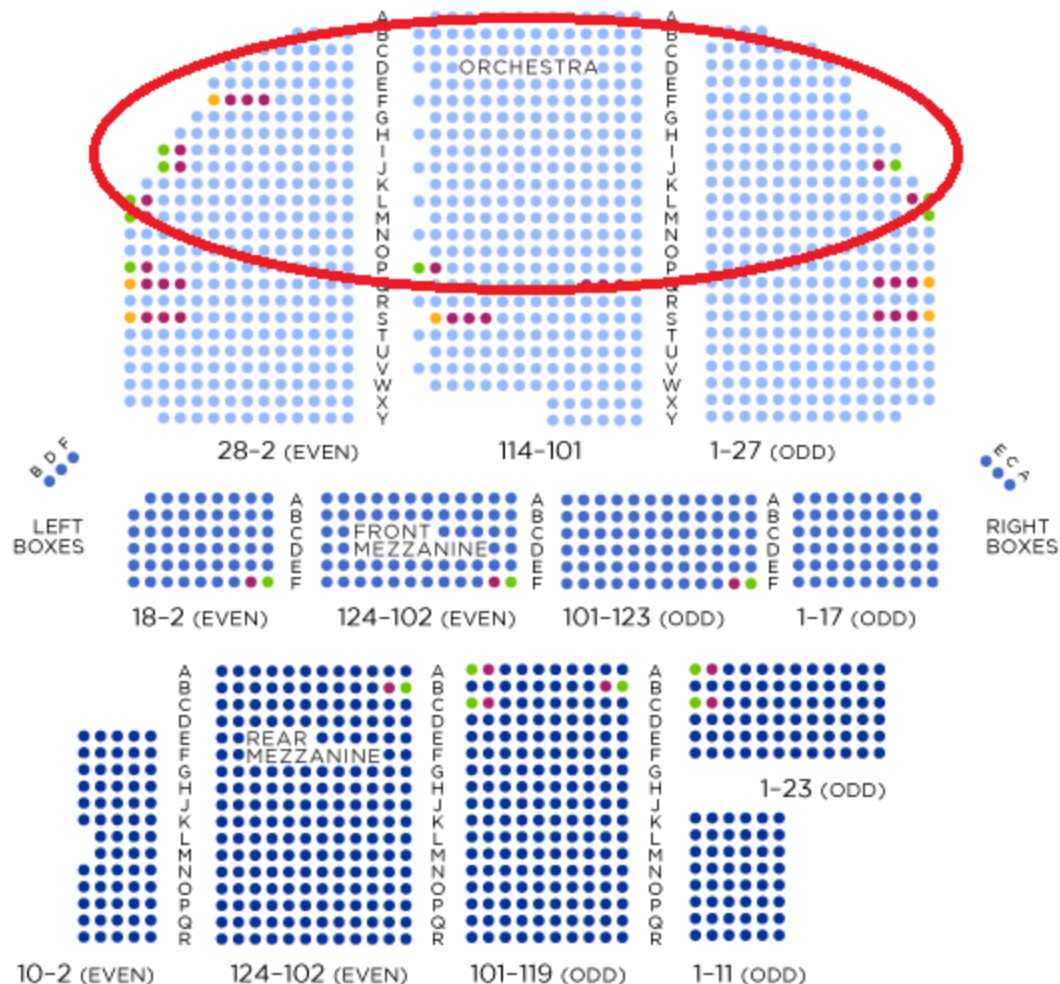

BROADWAY THEATRE

STAGE

Front Mezzanine Row A Overhangs Orchestra Row J

● Aisle Seat with Folding Armrest ● Wheelchair Viewing ● Companion

This map is subject to change